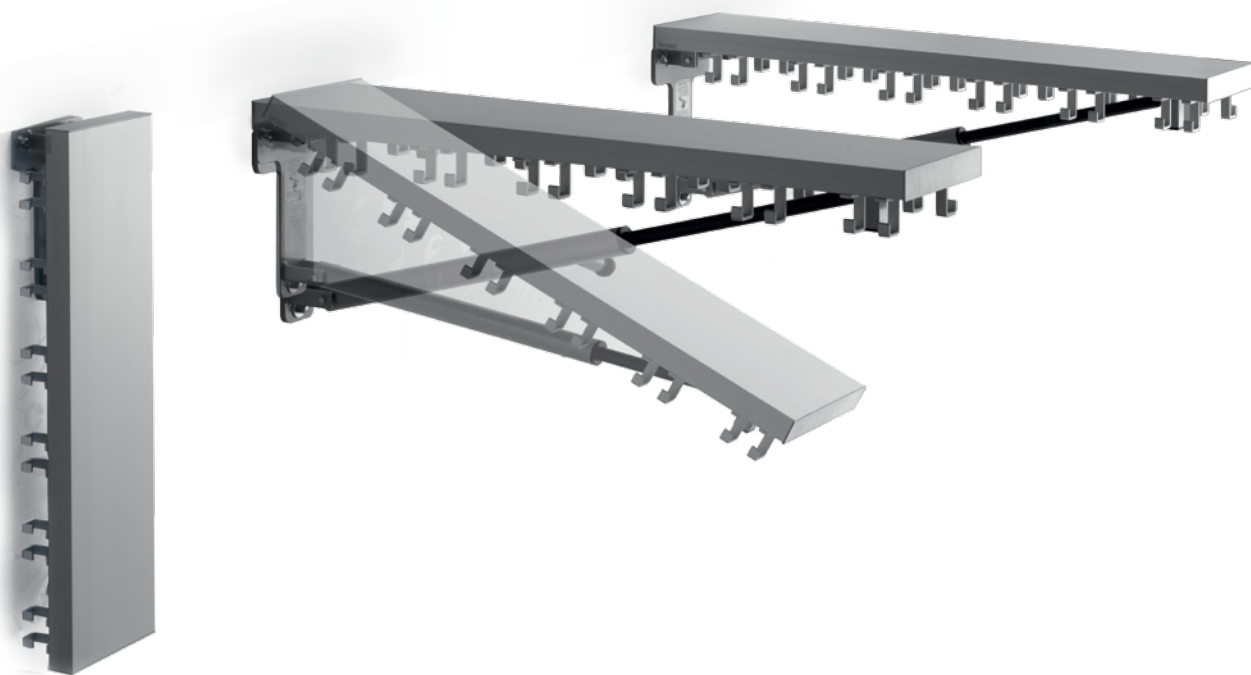

CLAP

DE Clap-flexibel, platzsparend, elegant

EN Clap-flexible, space-saving, stylish