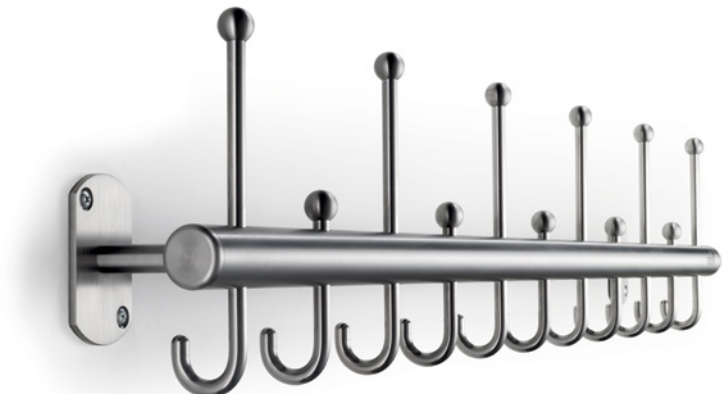

FINO WANDGARDEROBE | WALL-MOUNTED COAT RACK