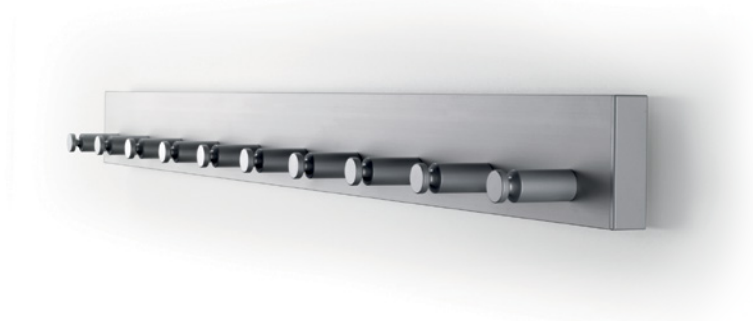

## Ausführung

Stahl-Standrohre, pulverbeschichtet  
Leichtmetallprofil- Traverse, silber matt eloxiert

Exquisite design in matte anodized rectangular light metal profiles defines the appearance of the coat rack system Variosa. Thanks to its variable design options, Variosa discreetly matches the widest range of room designs. Hooks and clothes hangers can be combined as required.